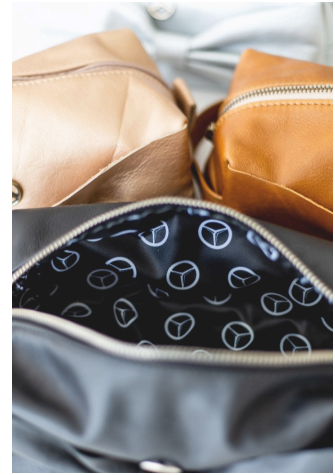

YOUR VISION, CRAFTED IN LEATHER

*We design the finest
and most extraordinary
leather products.
Detail and Quality is
what we do best.*