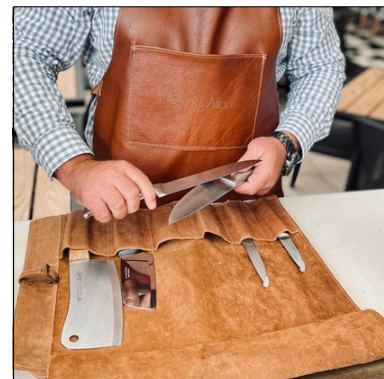

KNIFE ROLLUP

Various sizes and colours
Available in tan, dark brown or black.
Available with or without a set of 4 chef's knives. Closes with a buckle.

Standard price - R1400- 2000

This is not our full range but merely a glimpse of what we offer.