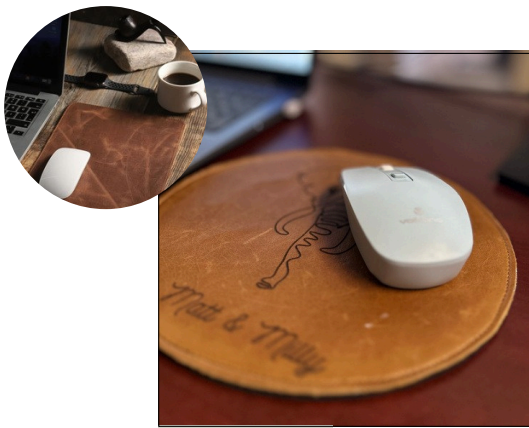

MOUSEPADS

Various colours
Available in beige, gold, mustard, tan, dark brown or black.
Rubber non-slip bottom
Standard price - R380