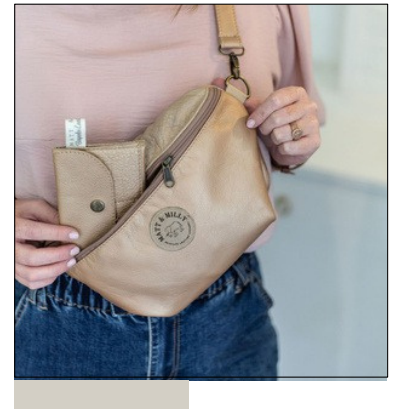

UNISEX MOONBAGS

Various sizes and colours
Available in beige, tan, dark brown or black.

Standard price - R850