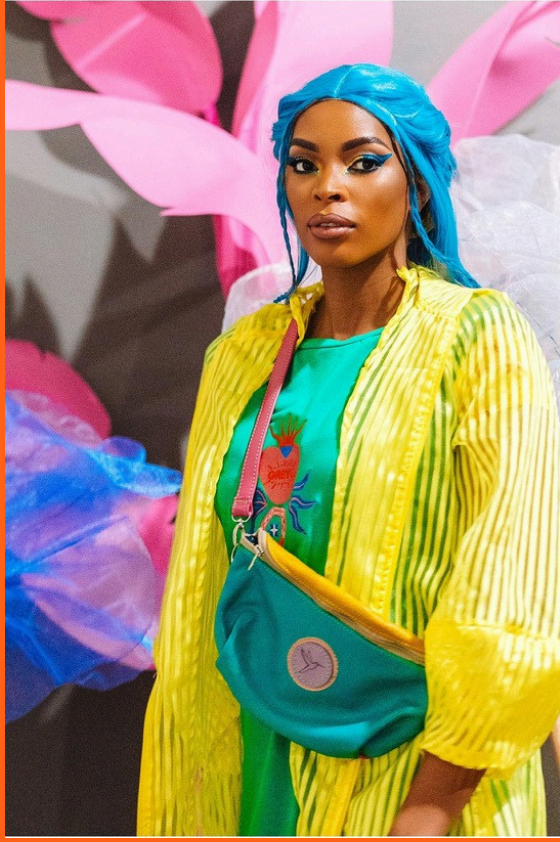

brandbook

We can fully
customize your
brand according
to professional
company
specifications.