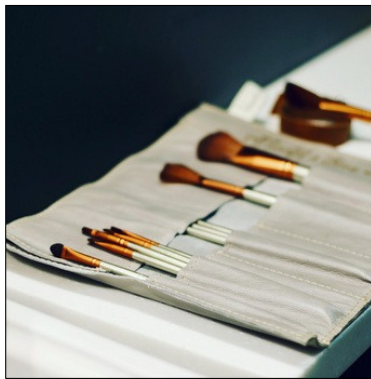

Various sizes and colours  
Available with any lining or any premium leather colour

Standard price - R395

**ROLLUP POUCHES**

Various sizes and colours  
Made according to client specifications  
Also available in a KNIFE ROLLUP POUCH